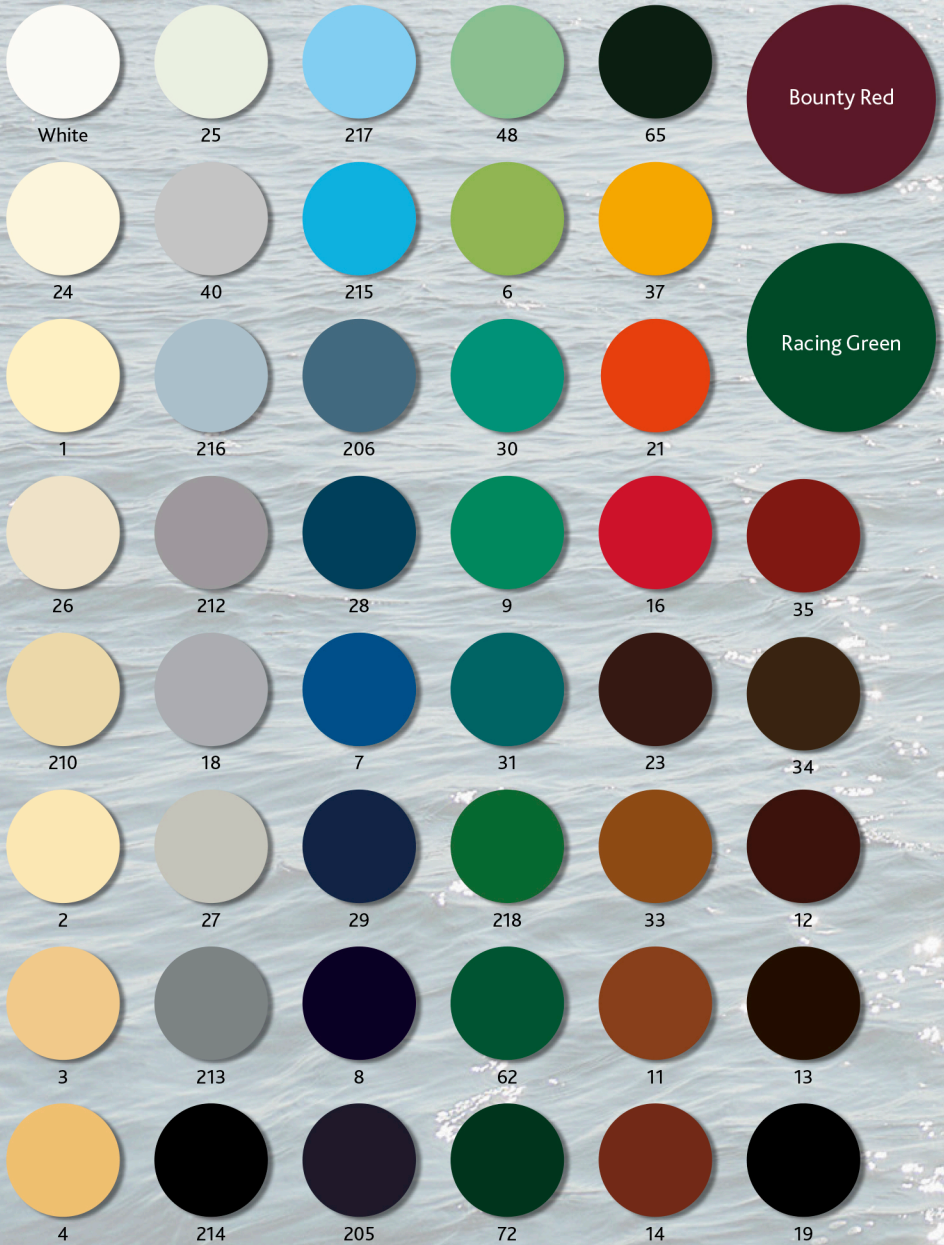

Epifanes Yacht Enamel
available in Bounty Red,
Racing Green and
45 more splashing colours

Epifanes Yacht Enamel colour chart

Colours are an indication and may vary from manufacturing standards.

Epifanes Yacht Enamel
available in Bounty Red,
Racing Green and
45 more splashing colours

Epifanes Yacht Enamel colour chart

Colours are an indication and may vary from manufacturing standards.